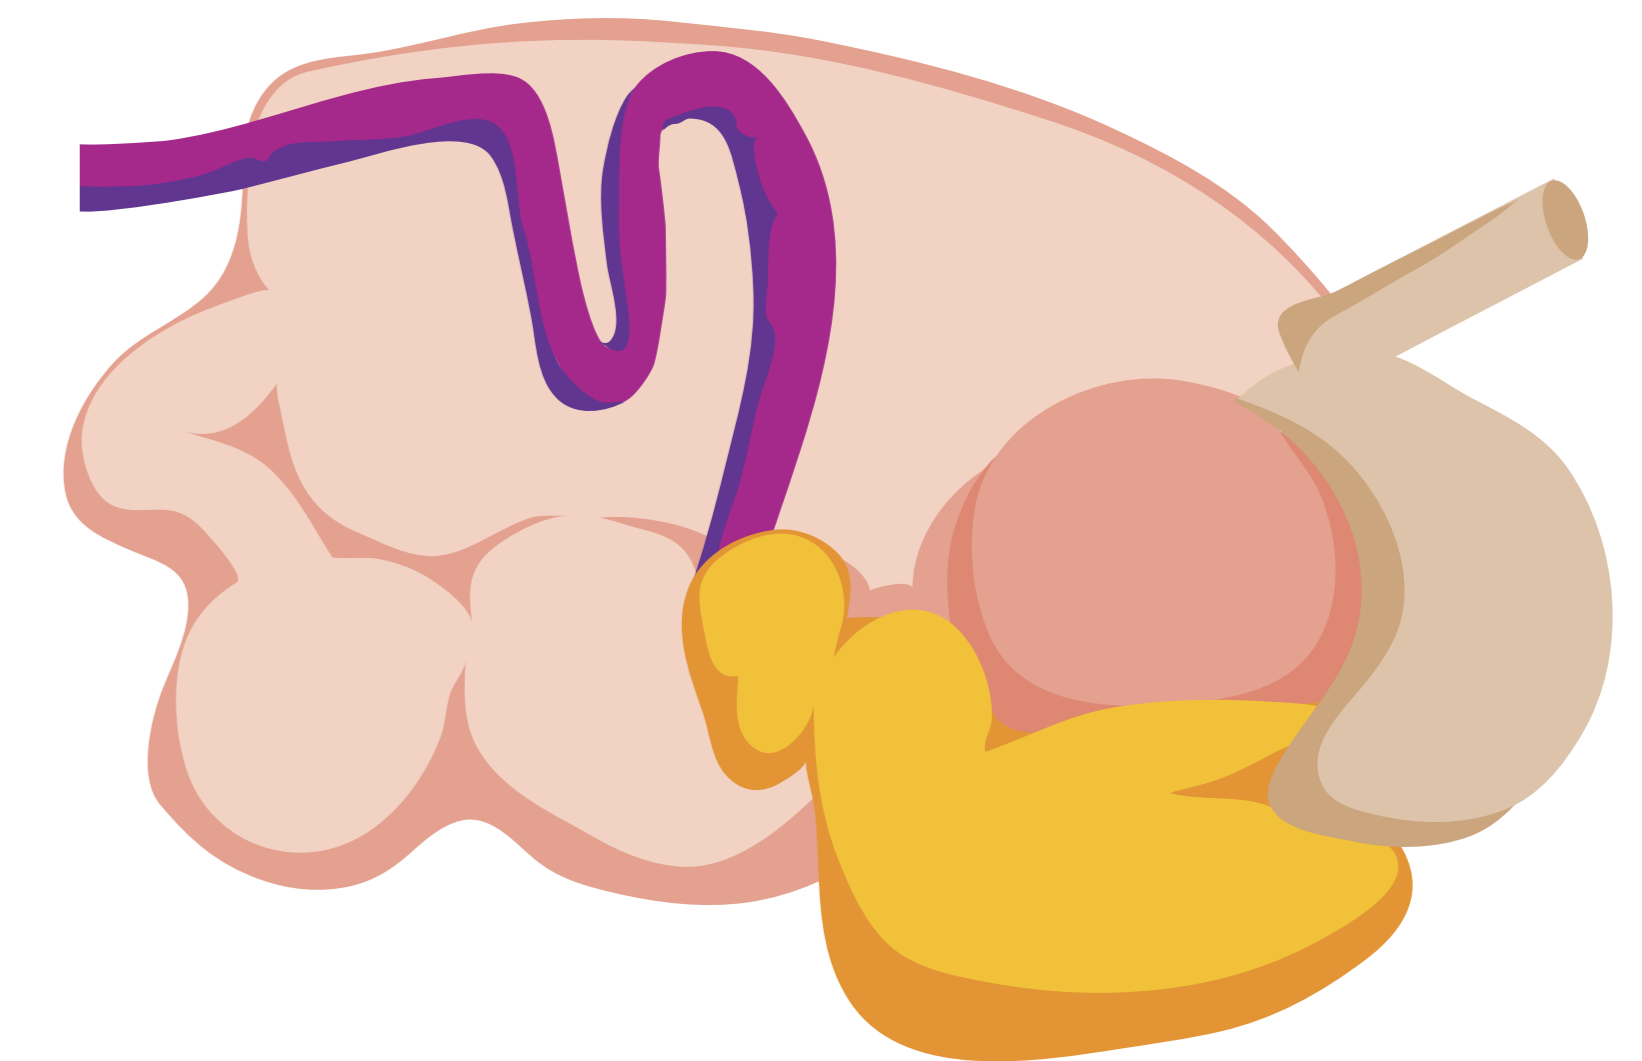

Roddy the Roundworm and Vincent the Vampire worm life cycles

Sheep eat the larvae by accident and get infected

Larvae grow up into adult worms inside the sheep

The adult worms live in the sheep's abomasum where Roddy burrows into the abomasum wall and Vincent drinks blood

Eggs hatch into larvae on the grass

The worms lay eggs that pass out in the sheep's poo